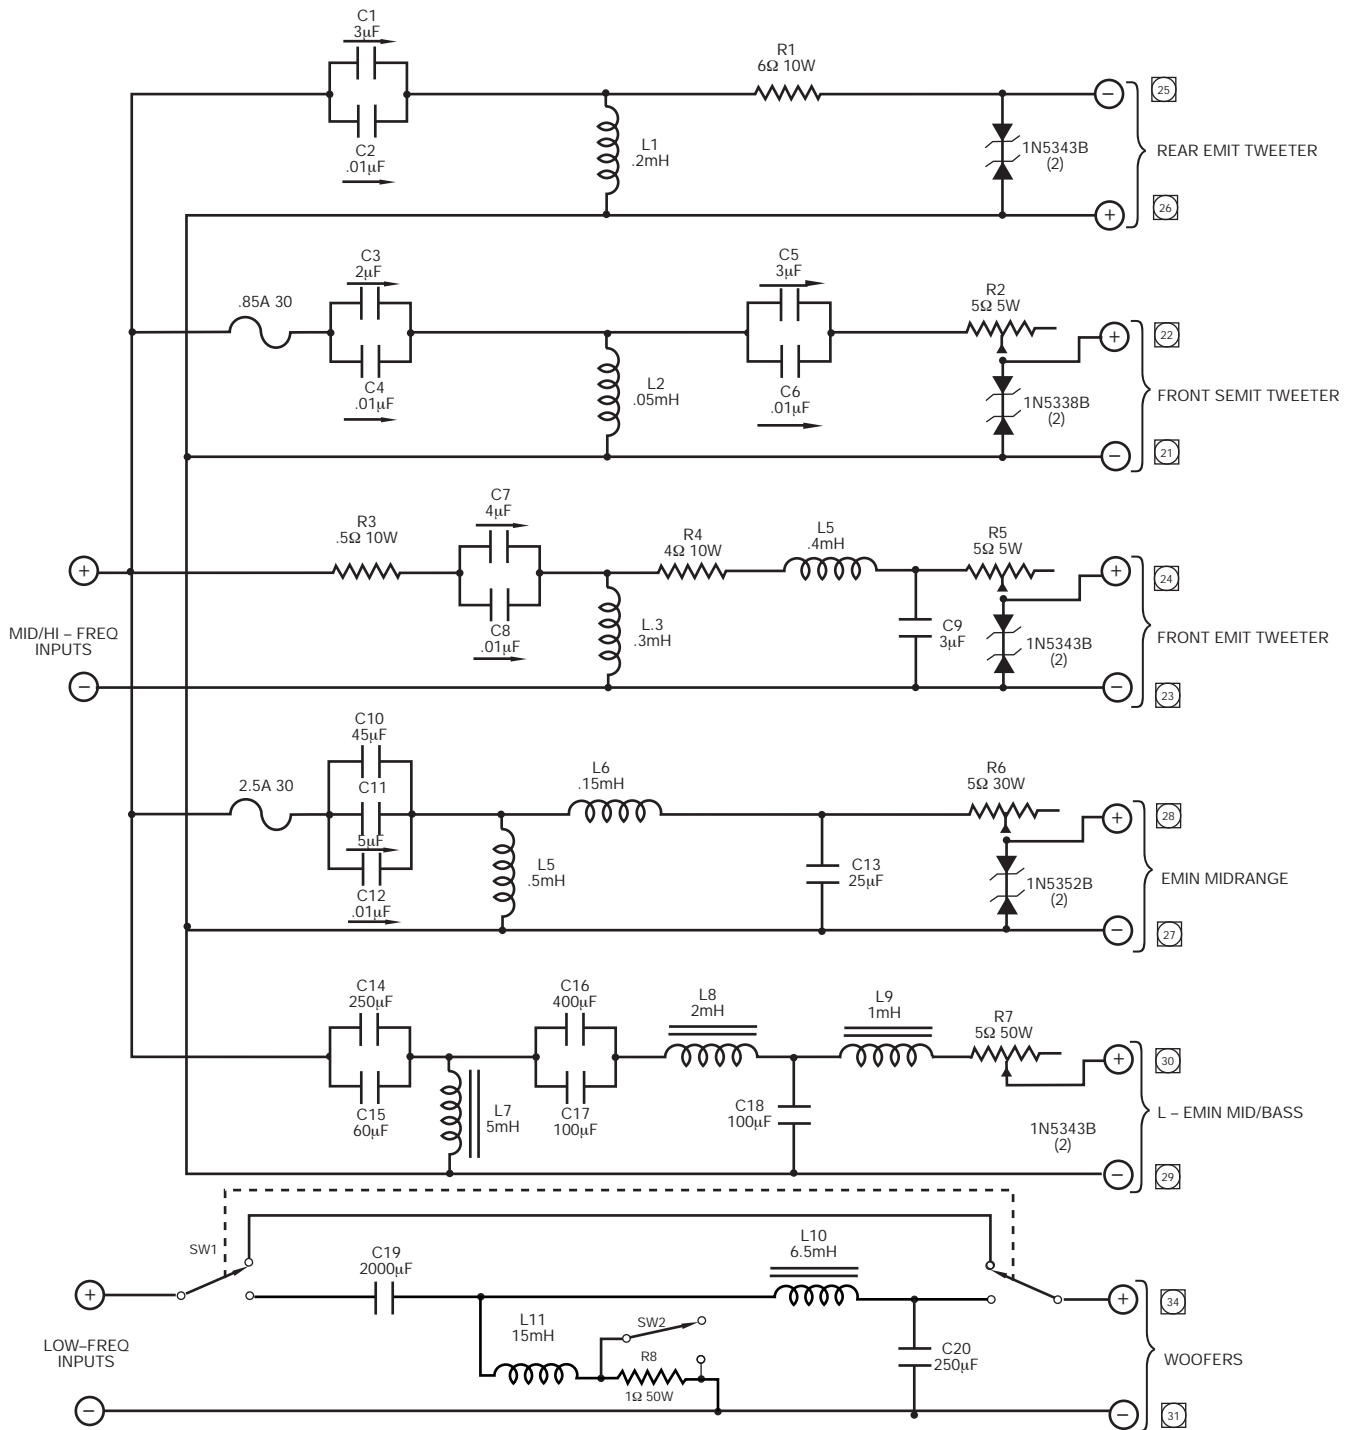

IRS DELTA/ GAMMA

TECHNICAL SPECIFICATIONS