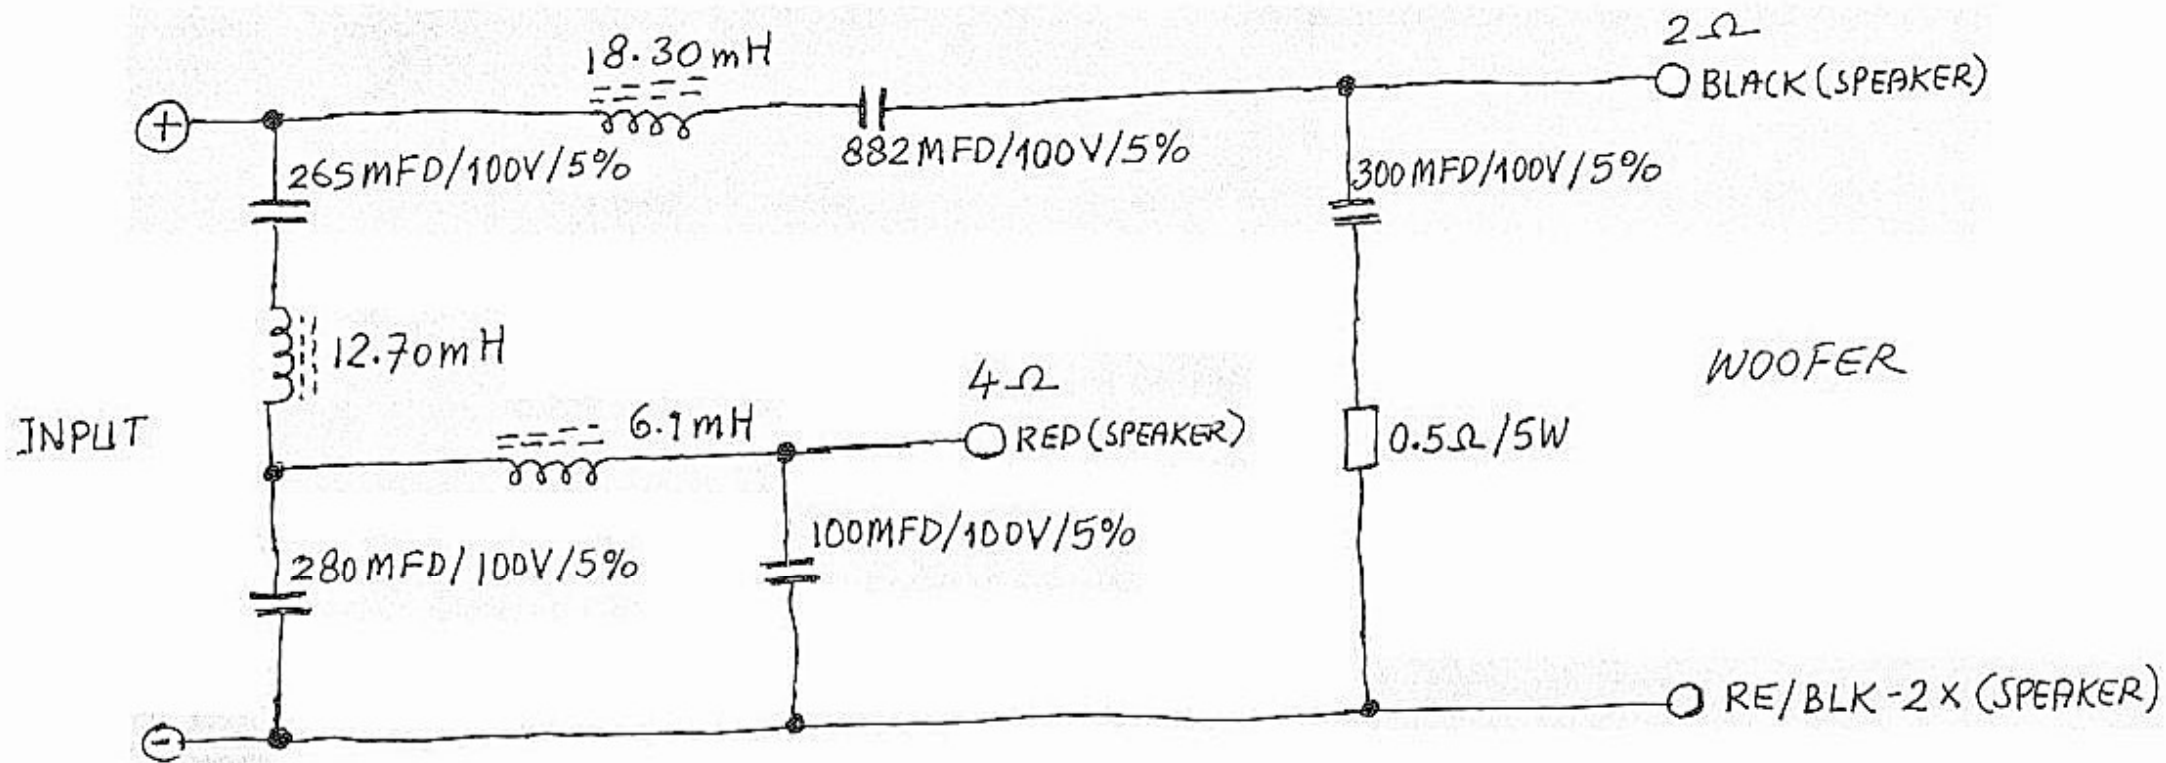

# WOOFER X-OVER INFINITY RENAISSANCE 90

10" IMG INFINITY/WATKINS DUAL VOICE COIL WOOFER WITH 2 OHM SIDE AND 4 OHM SIDE, WIRED WITH RED BAND CONNECT TO 4 OHM POSITIVE.

ALL CAPACITORS ARE BIPOLAR TYPES FROM T.I.