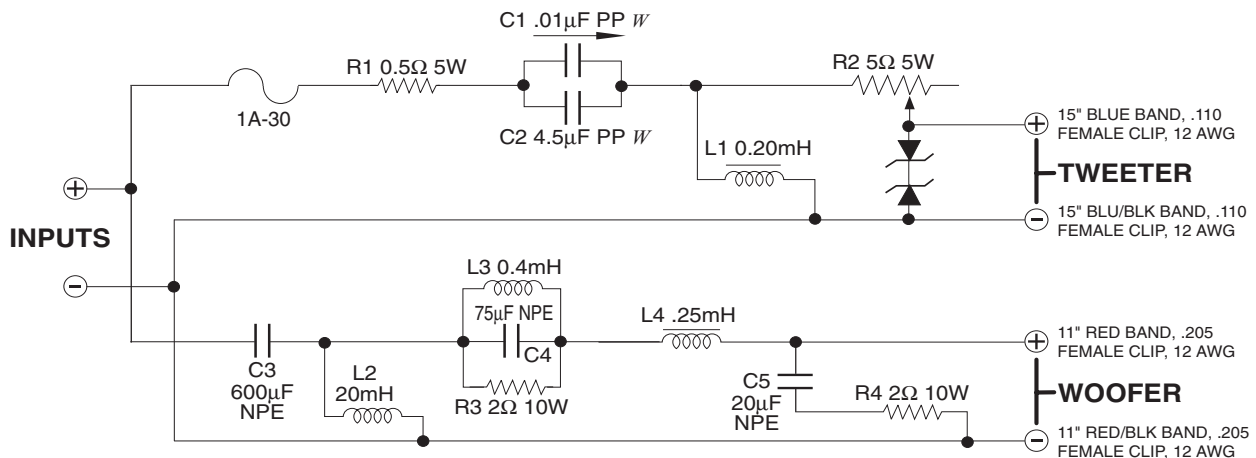

TECHNICAL INFORMATION

TWEETER
#902-3082-N

DIAPHRAGM
#751-3722

6.5" WOOFER
#902-4179

RS 5 Kappa Series 2-Way Speaker System