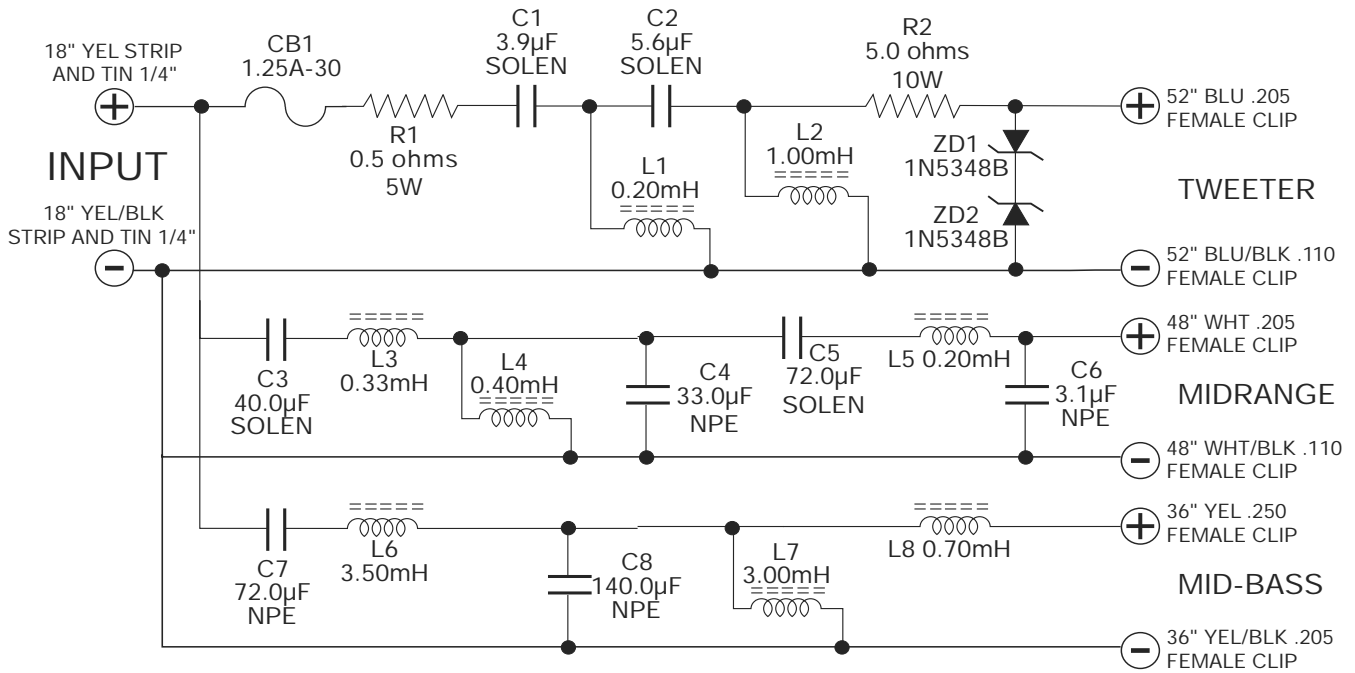

Renaissance 90

Renaissance Series 4-Way

Crossover (mid/twt) A015-5232A

Crossover (woofer) A015-5232B

Renaissance 90 4-Way